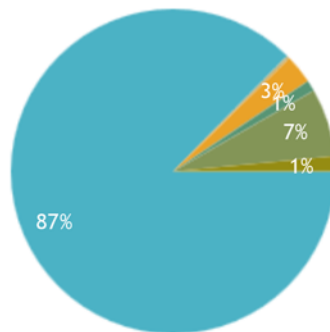

Municipal Profile

The Municipal Profile gives an overview of each municipality which can help interpret other indicators such as the Financial Condition Index. This overview includes data about sources of revenue, where a municipality spends their budget, and changes in population and age profile over time. It also includes other demographic information, such as; household income, education, and employment participation in the municipality.

For Towns and Rural Municipalities the average for all municipalities of that type are shown on the right. This additional data helps compare the selected community with the data for similar communities.

[+ View Another Profile](#)

Municipality of Yarmouth - 2015/16

General Information	Municipality of Yarmouth	Rural Municipality Average
Dwelling Units	5,431	8,091
Geographic Area (km²)	586	2,031
Total Municipal Operating Budget for Next Fiscal Year* ($)	11,555,321	17,304,780
Taxable Property Assessment ($)	663,705,100	1,081,116,545
Size of Council	7	9
* Municipal operating budget for the next fiscal year		

Municipal Revenue

Municipality of Yarmouth