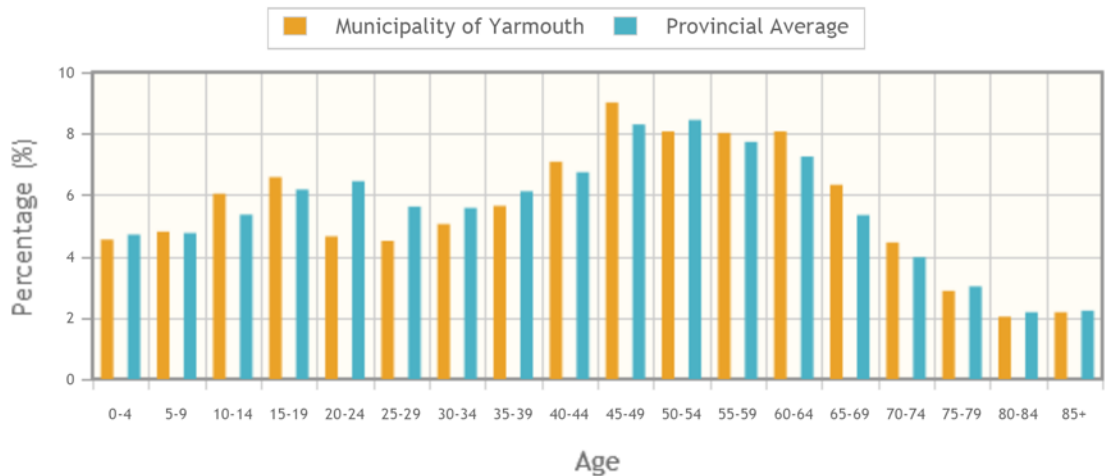

Age Profile (Census Profile)