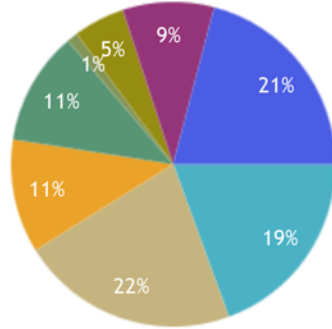

Municipal Spending

Municipality of Yarmouth