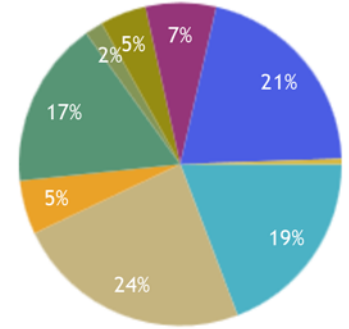

Rural Municipality Average